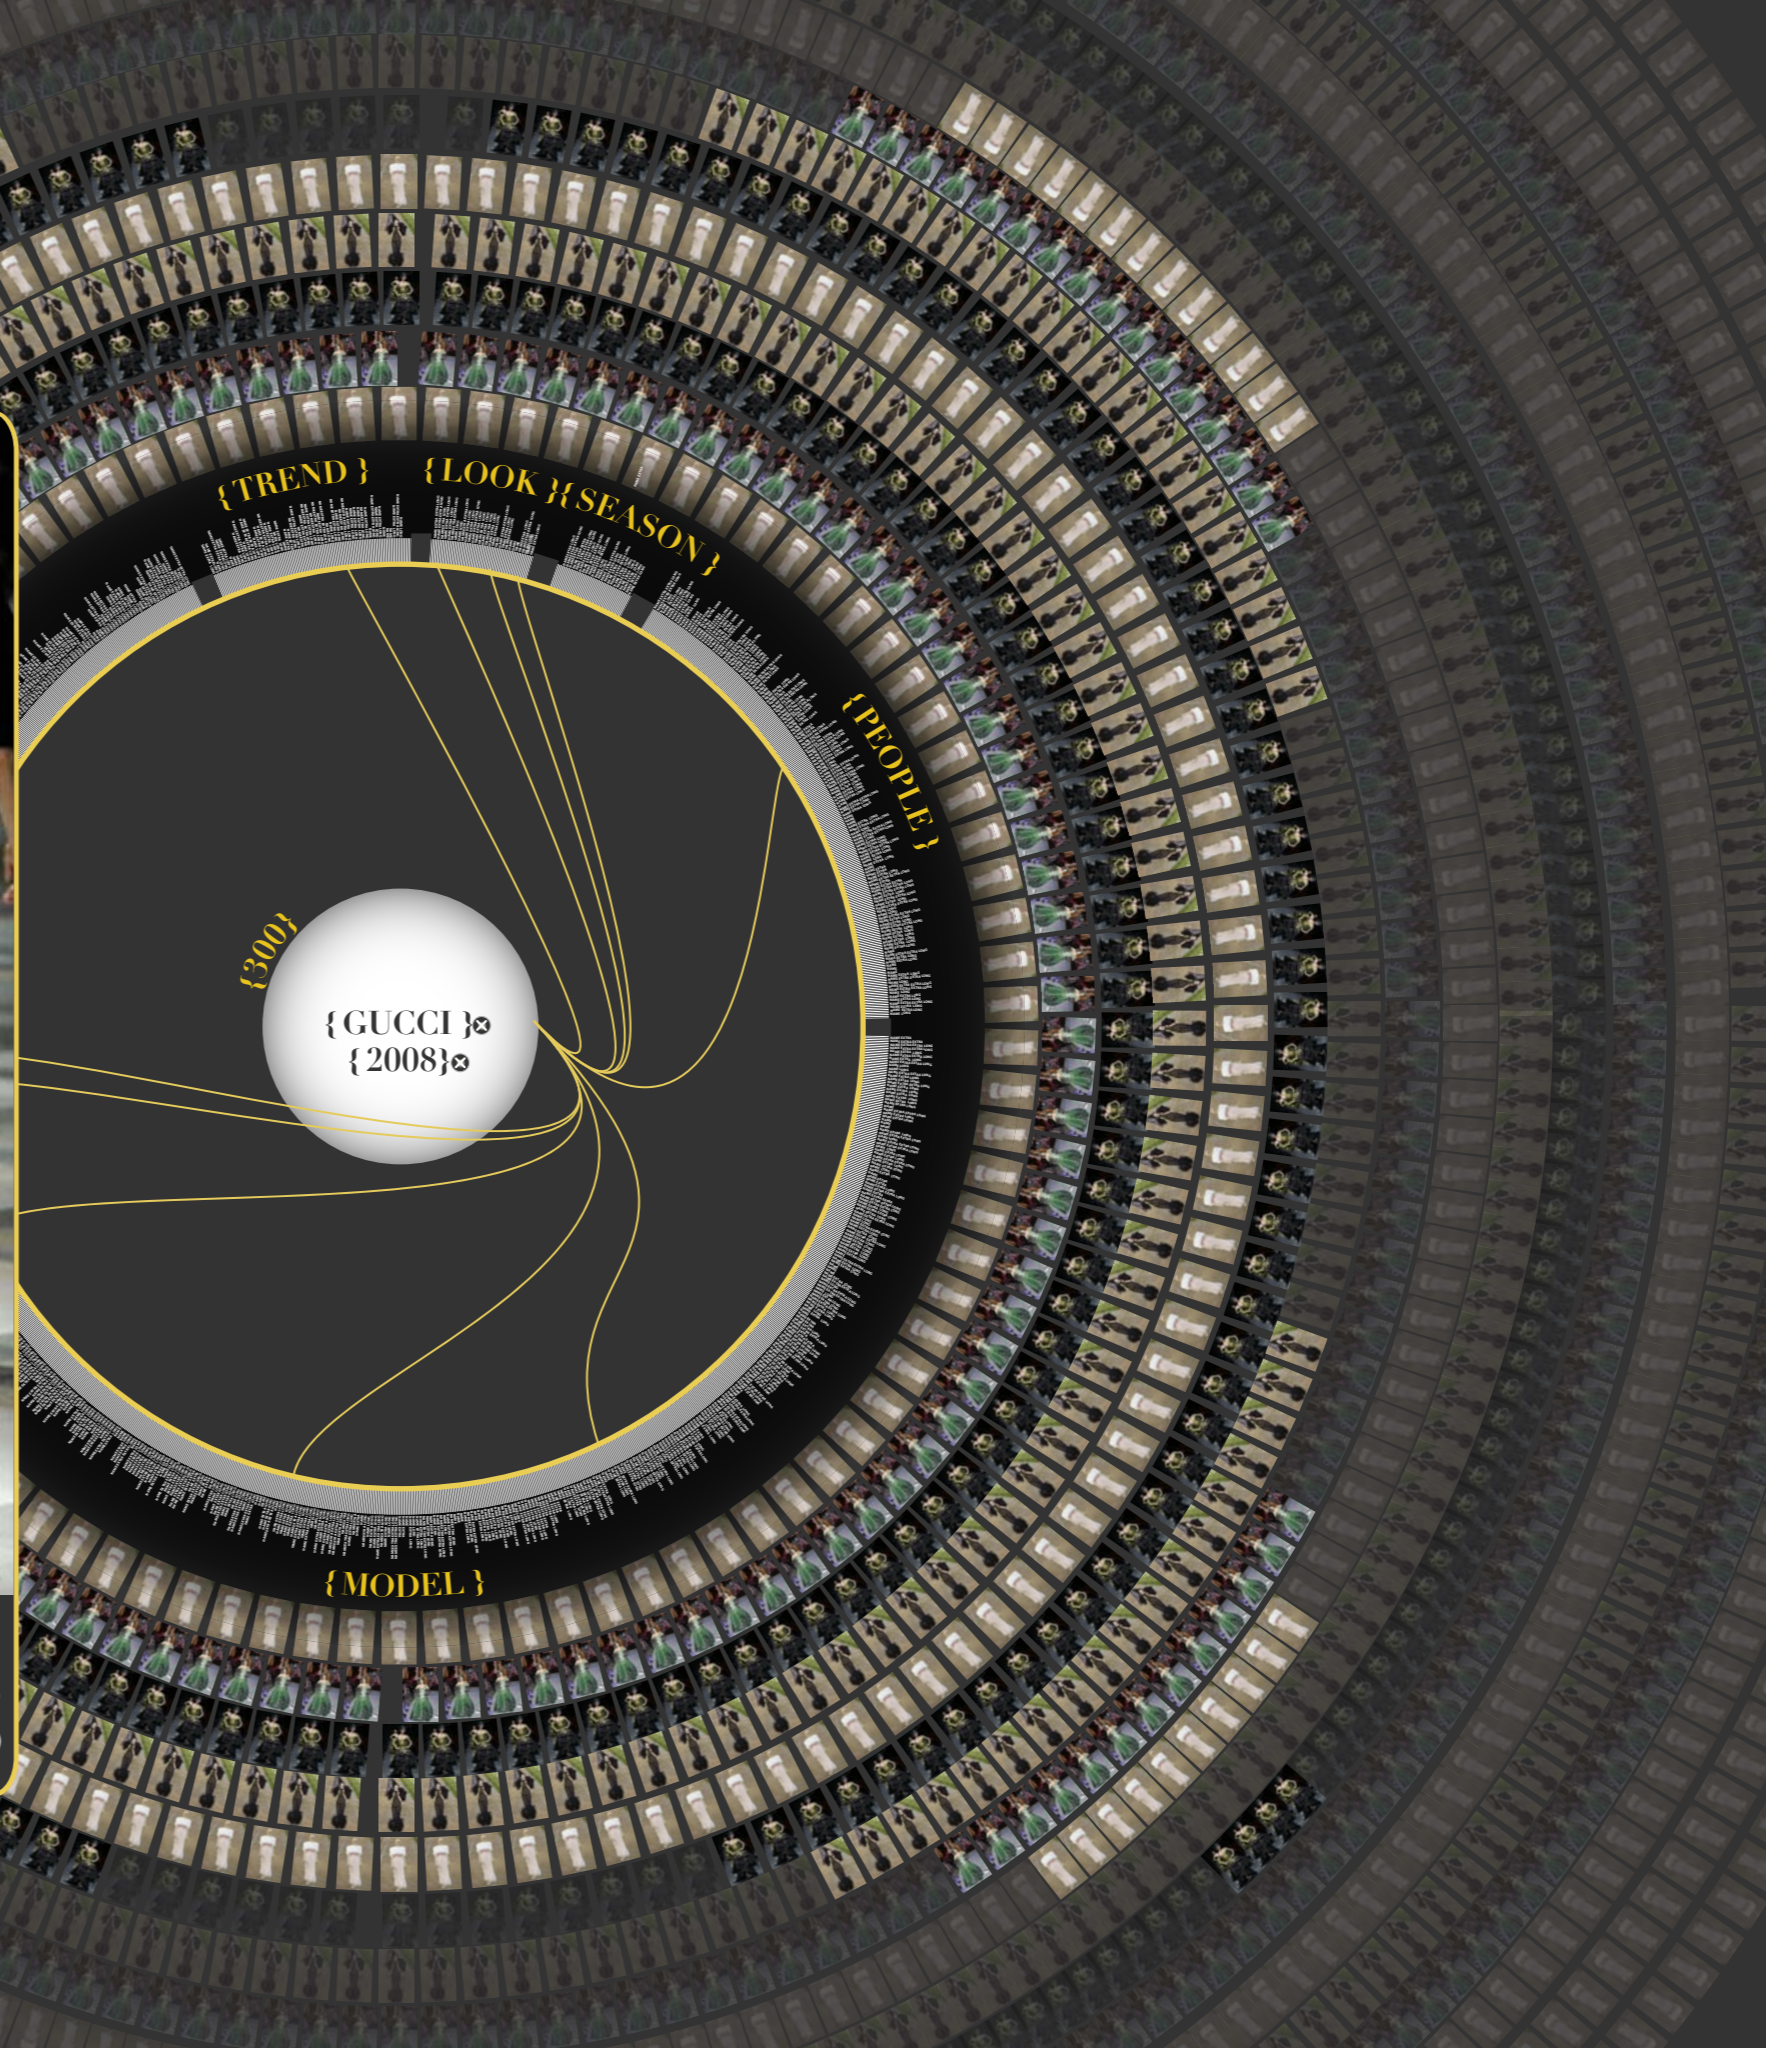

{300}

{GUCCI}∞
{2008}∞

{TREND}

{LOOK} {SEASON}

{PEOPLE}

{LABEL}

{MODEL}

{GUCCI}∞
{2008}∞

{300}

{TREND}

{LOOK} {SEASON}

{PEOPLE}

{MODEL}

Season: 2008
Label: Gucci
Model: Alana Zimmer ↗ +

Season: 2008
Label: Gucci
Model: Alana Zimmer ↗ ⊕

{300}

{GUCCI}∞
{2008}∞

{TREND}

{LOOK} {SEASON}

{PEOPLE}

{MODEL}

Season: 2008
Label: Gucci
Model: Alana Zimmer ↗ ⊕