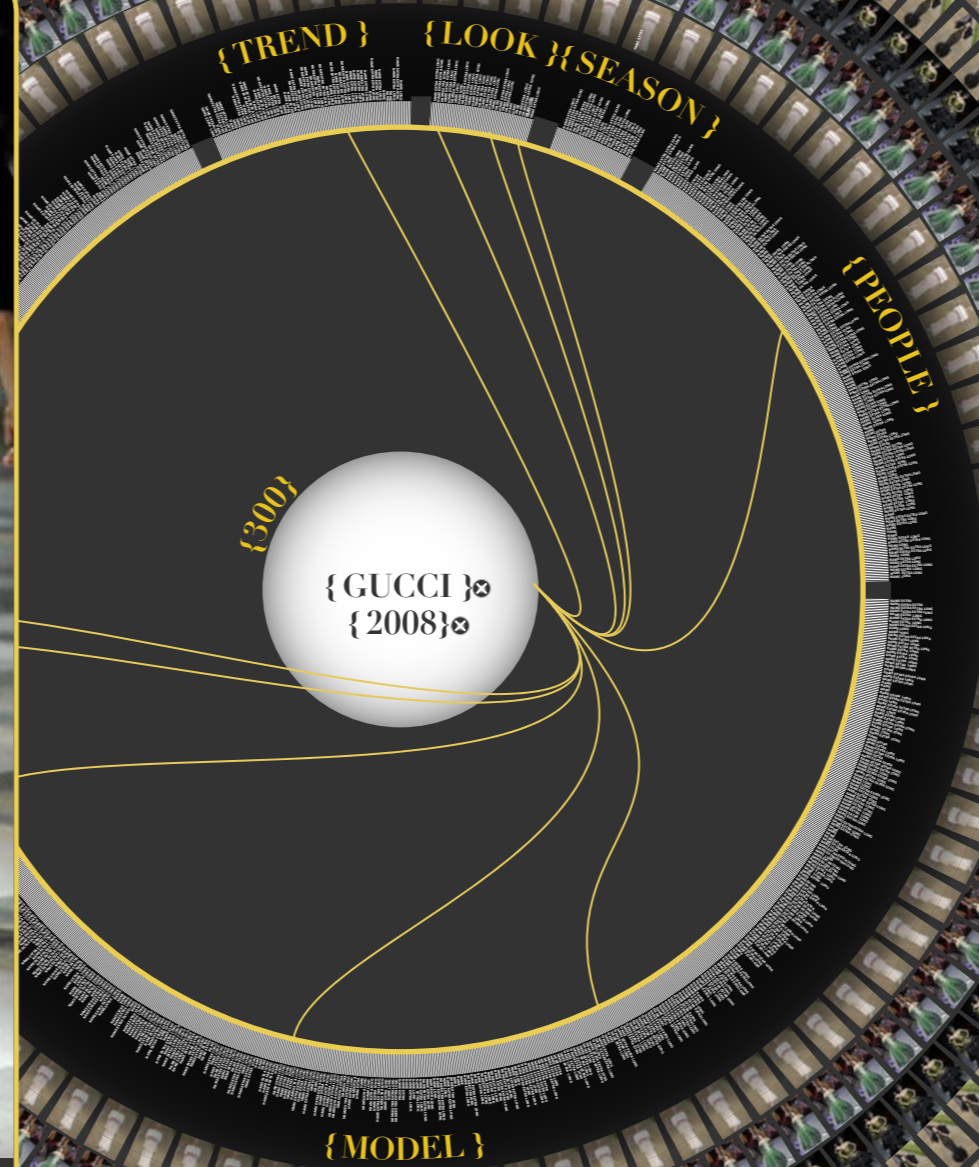

{300}

{GUCCI}∞
{2008}∞

{TREND}

{LOOK} {SEASON}

{PEOPLE}

{LABEL}

{MODEL}

{GUCCI}∞
{2008}∞

{300}

{TREND}

{LOOK} {SEASON}

{PEOPLE}

{MODEL}

Season: 2008
Label: Gucci
Model: Alana Zimmer ↗ +

Season: 2008
Label: Gucci
Model: Alana Zimmer ↗ ⊕

{300}

{GUCCI}∞
{2008}∞

{TREND}

{LOOK} {SEASON}

{PEOPLE}

{MODEL}

Season: 2008
Label: Gucci
Model: Alana Zimmer ↗ ⊕