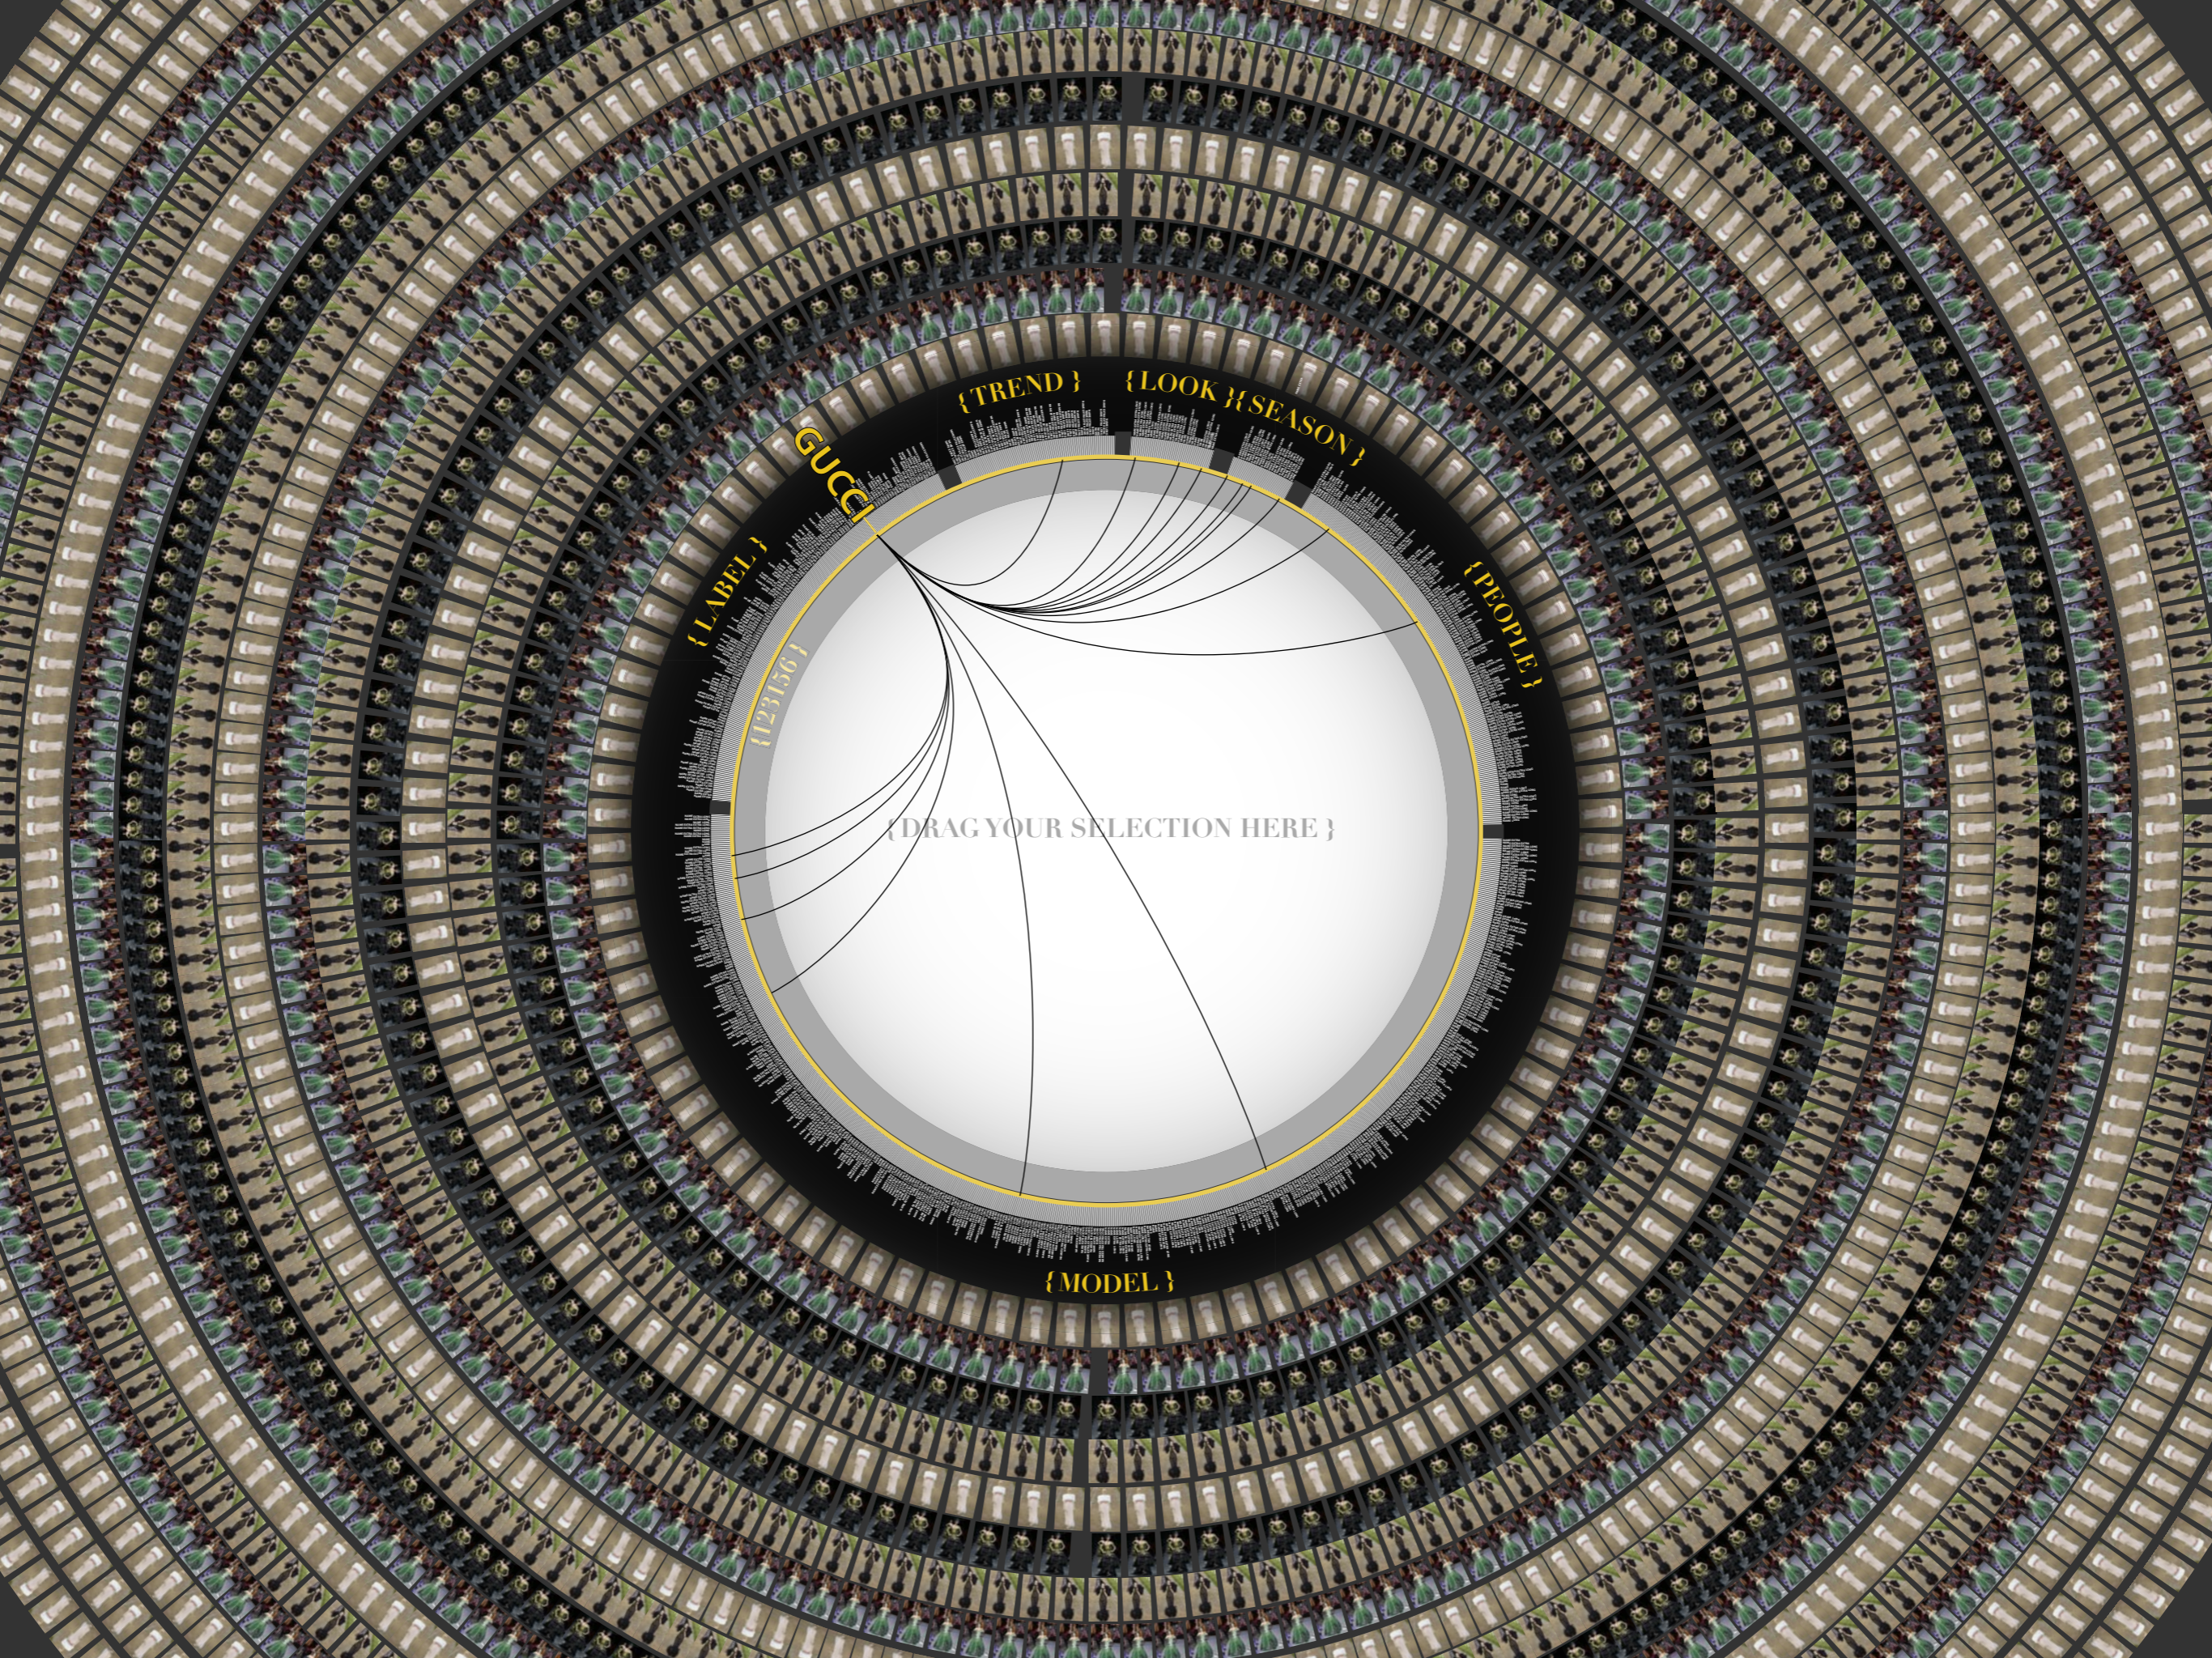

{TREND}

{LOOK} {SEASON}

{LABEL}

{23156}

{FAVORITES}

{PEOPLE}

{DRAG YOUR SELECTION HERE}

{MODEL}

{300}

{GUCCI}∞
{2008}∞

{TREND}

{LOOK} {SEASON}

{PEOPLE}

{LABEL}

{MODEL}

{GUCCI}∞
{2008}∞

{300}

{TREND}

{LOOK} {SEASON}

{PEOPLE}

{MODEL}

Season: 2008
Label: Gucci
Model: Alana Zimmer ↗ +

Season: 2008
Label: Gucci
Model: Alana Zimmer ↗ ⊕

{300}

{GUCCI}∞
{2008}∞

{TREND}

{LOOK} {SEASON}

{PEOPLE}

{MODEL}

Season: 2008
Label: Gucci
Model: Alana Zimmer ↗ ⊕