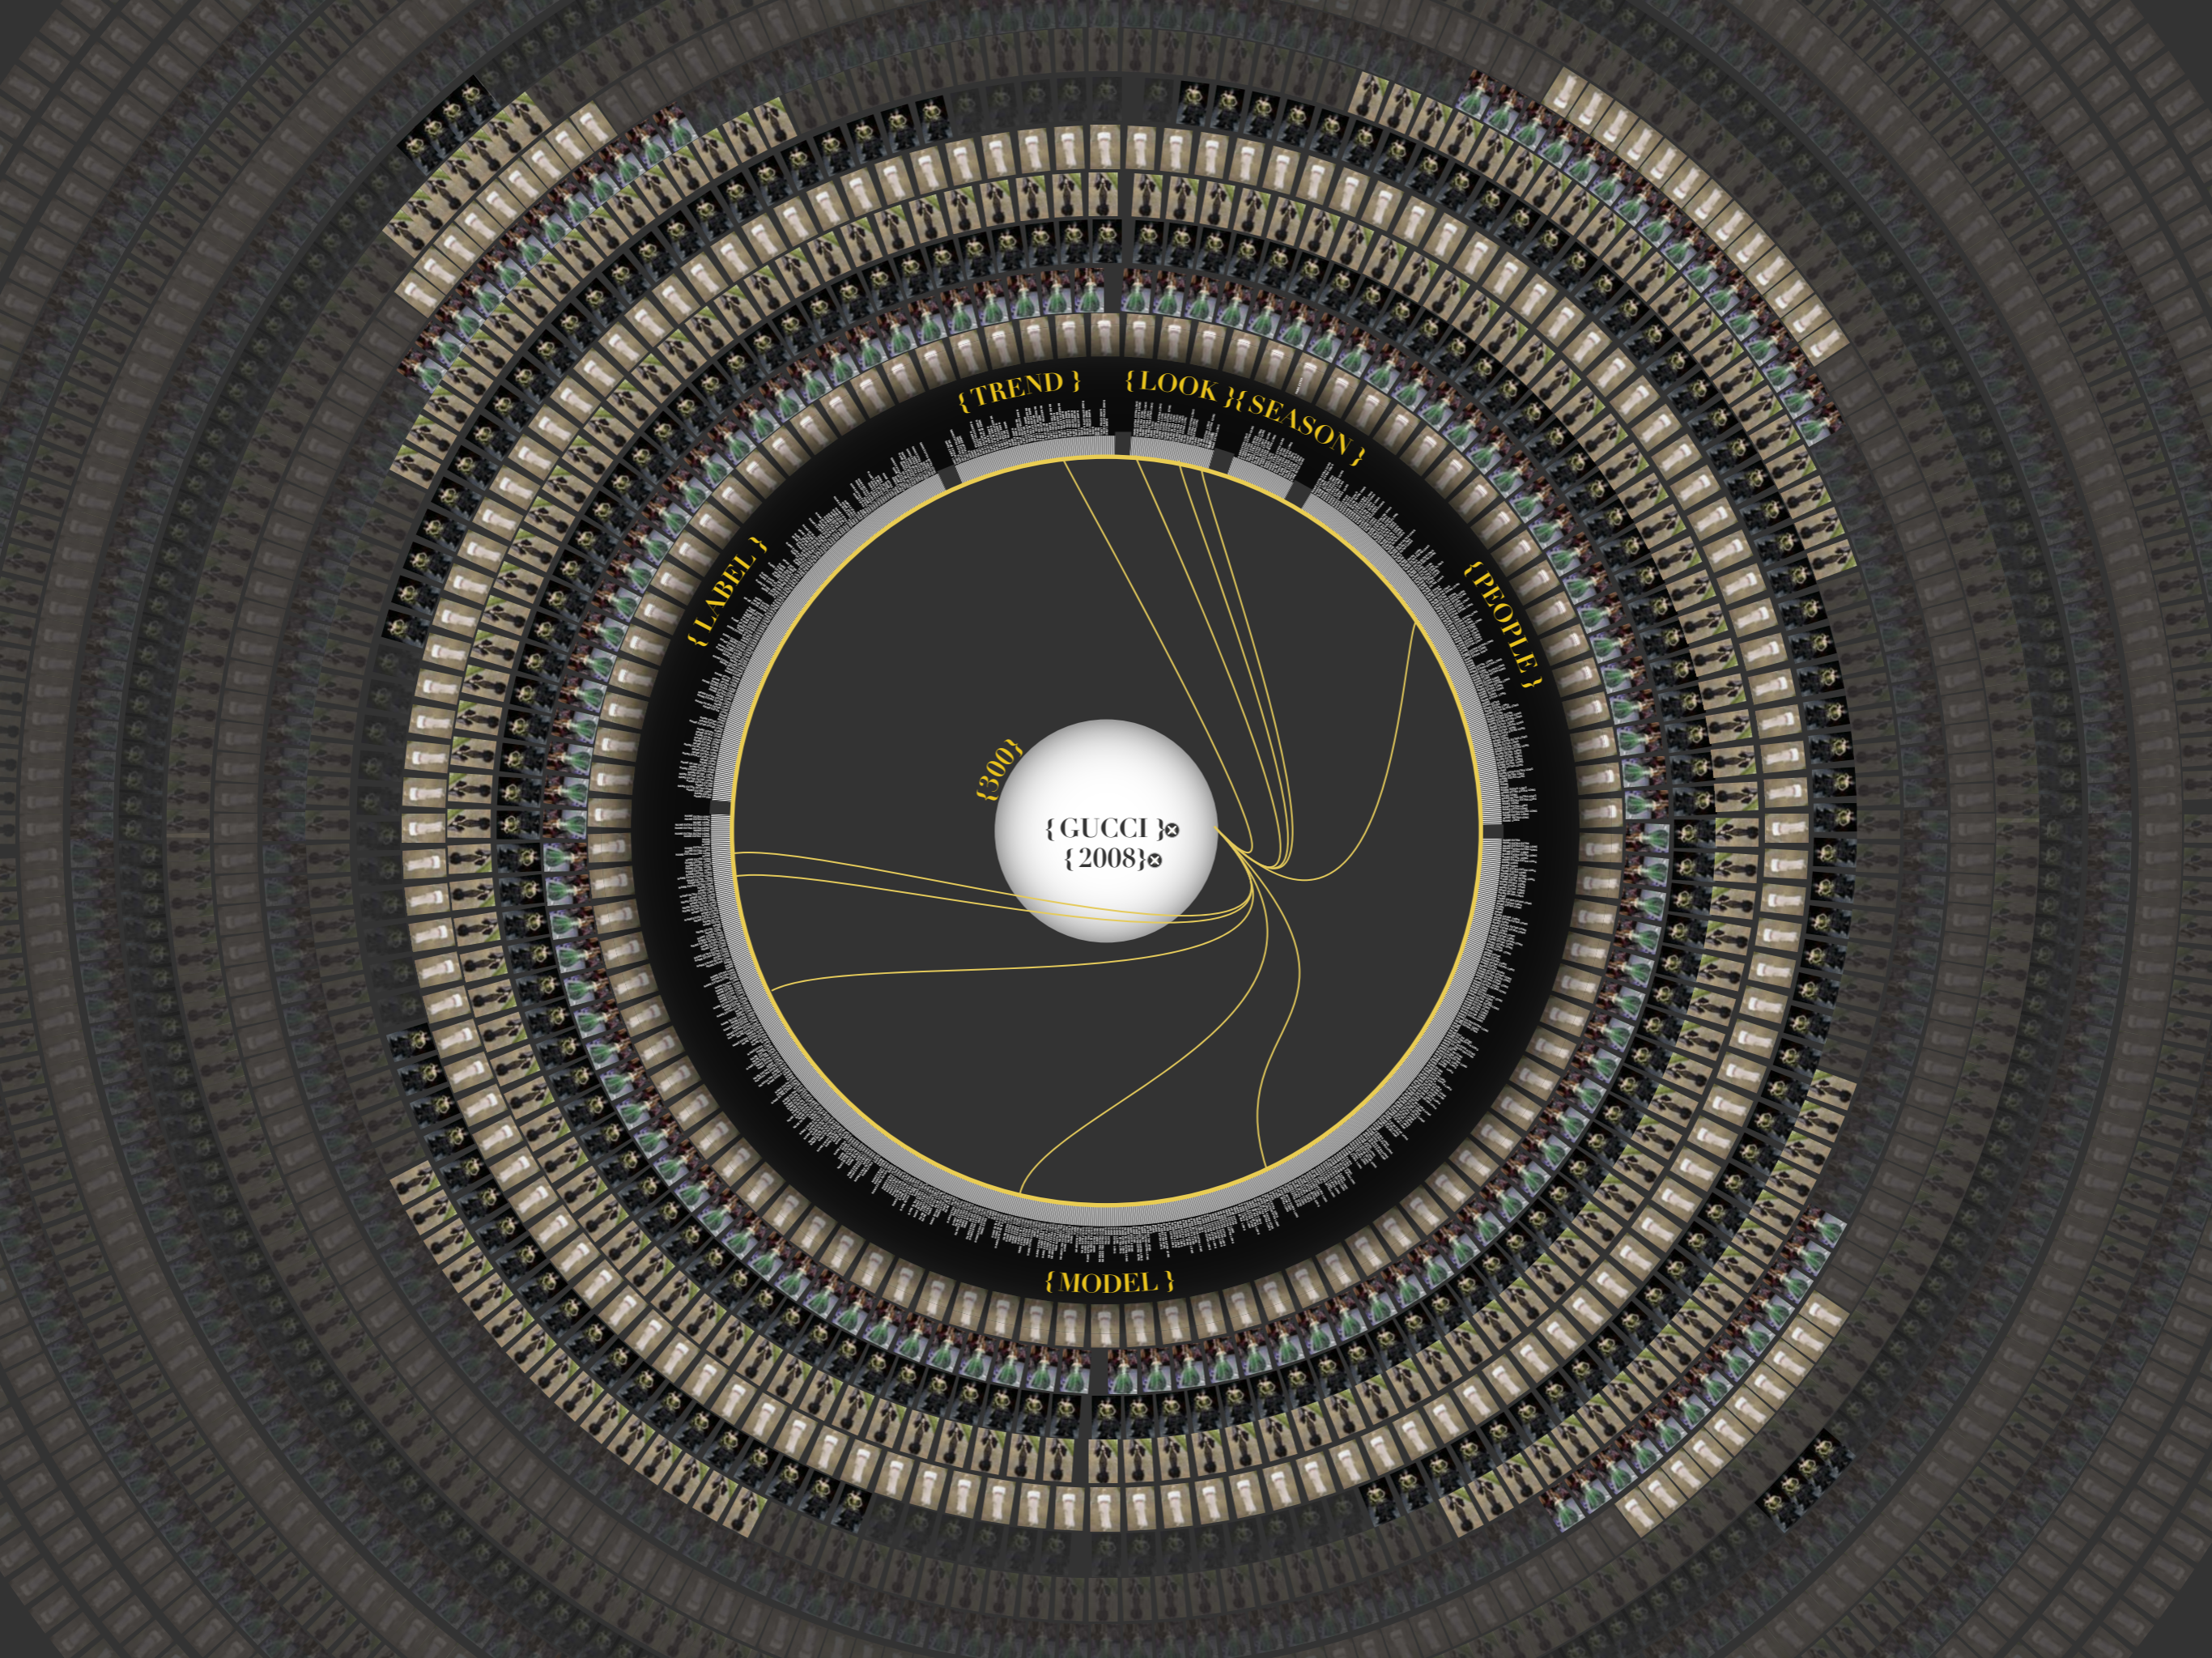

{TREND}

{LOOK} {SEASON}

{LABEL}

{23156}

{FAVORITES}

{PEOPLE}

{DRAG YOUR SELECTION HERE}

{MODEL}

{300}

{GUCCI}∞
{2008}∞

{TREND}

{LOOK} {SEASON}

{PEOPLE}

{LABEL}

{MODEL}

{GUCCI}∞
{2008}∞

{300}

{TREND}

{LOOK} {SEASON}

{PEOPLE}

{MODEL}

Season: 2008
Label: Gucci
Model: Alana Zimmer ↗ +

Season: 2008
Label: Gucci
Model: Alana Zimmer ↗ ⊕

{300}

{GUCCI}∞
{2008}∞

{TREND}

{LOOK} {SEASON}

{PEOPLE}

{MODEL}

Season: 2008
Label: Gucci
Model: Alana Zimmer ↗ ⊕