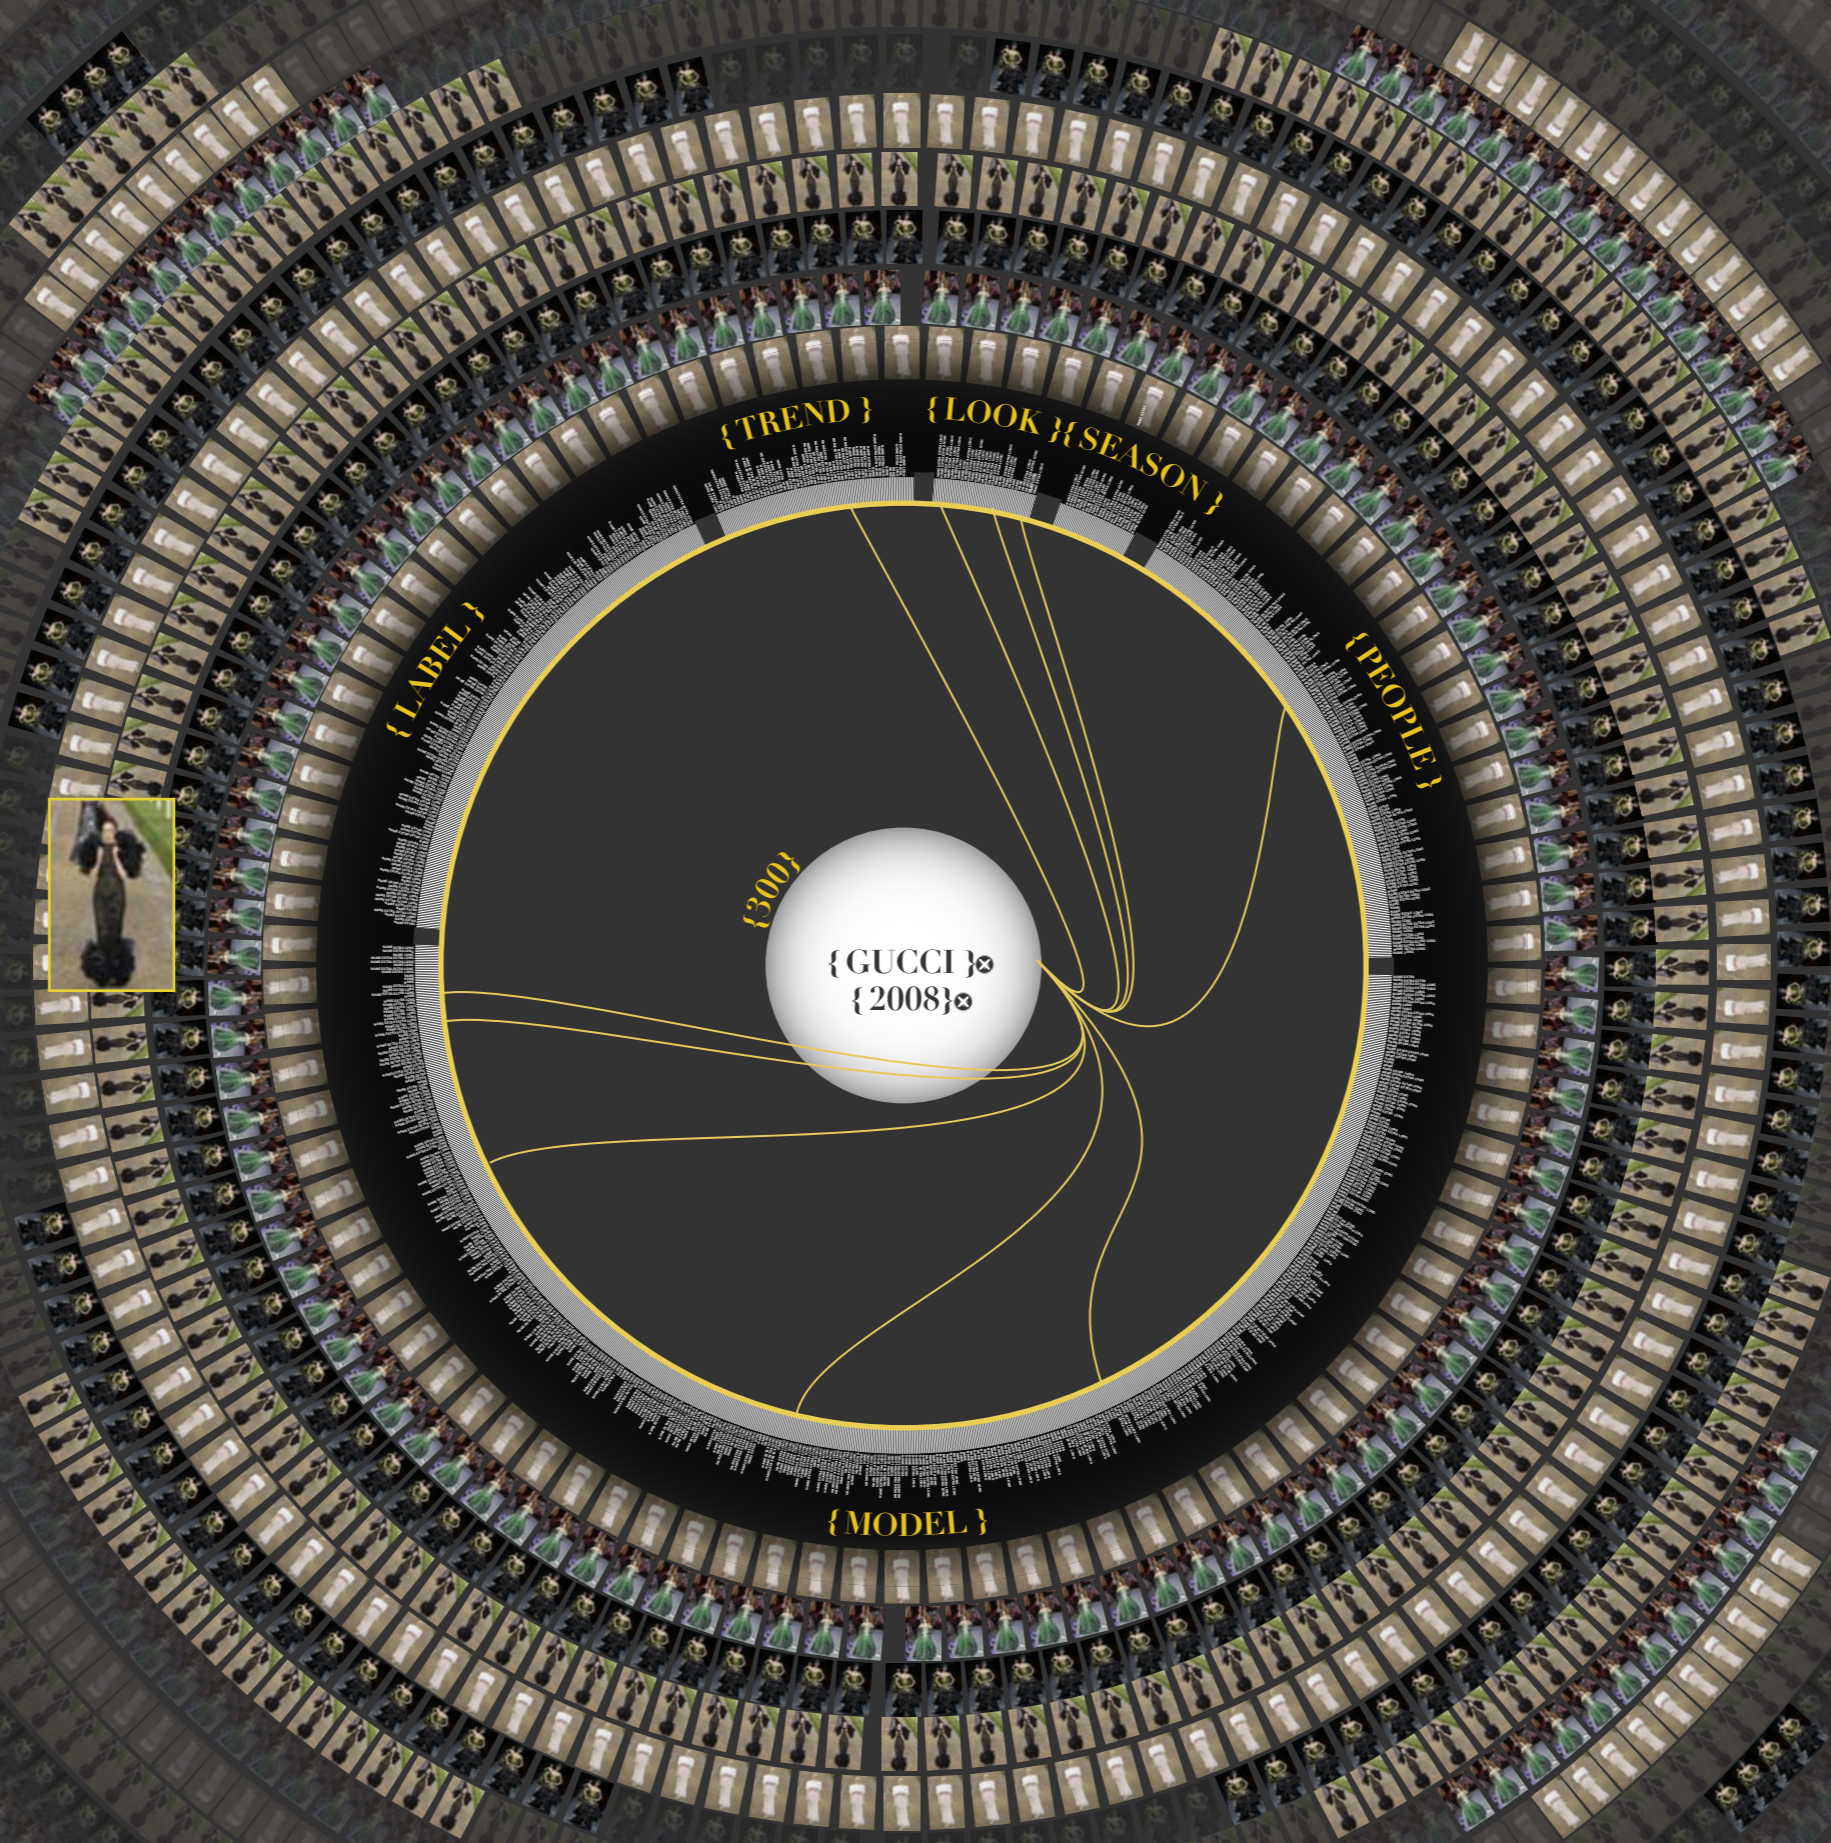

{TREND}

{LOOK} {SEASON}

{LABEL}

{23156}

{FAVORITES}

{PEOPLE}

{DRAG YOUR SELECTION HERE}

{MODEL}

{300}

{GUCCI}∞
{2008}∞

{TREND}

{LOOK} {SEASON}

{PEOPLE}

{LABEL}

{MODEL}

{GUCCI}∞
{2008}∞

{300}

{TREND}

{LOOK} {SEASON}

{PEOPLE}

{MODEL}

Season: 2008
Label: Gucci
Model: Alana Zimmer ↗ +

Season: 2008
Label: Gucci
Model: Alana Zimmer ↗ ⊕

{300}

{GUCCI}∞
{2008}∞

{TREND}

{LOOK} {SEASON}

{PEOPLE}

{MODEL}

Season: 2008
Label: Gucci
Model: Alana Zimmer ↗ ⊕